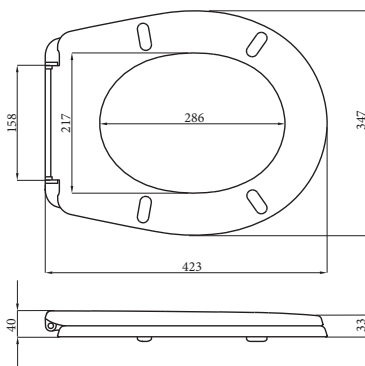

CLEO

09/...
660 g

COLOURS:  

09/A
PLASTIC HINGE

09/AC
PLASTIC HINGE,
QUICK RELEASE - TWO BUTTONS

09/M
METAL HINGE

09/MW
METAL HINGE, SOFT CLOSE

09/AW
PLASTIC HINGE, SOFT CLOSE

09/AWC
PLASTIC HINGE, SOFT CLOSE,
QUICK RELEASE - TWO BUTTONS