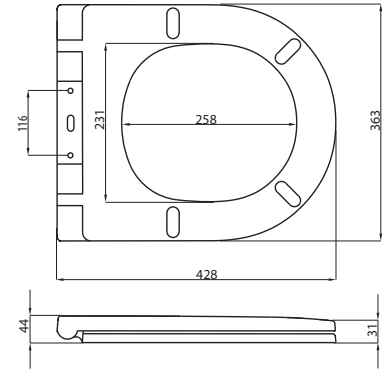

GIRONA

025/MWC
2285 g

COLOURS:

METAL HINGE, SOFT CLOSE, QUICK RELEASE - ONE BUTTON