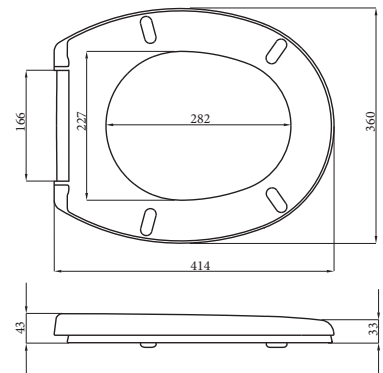

KASKADA

010/...
990 g

COLOURS:  

010/A
PLASTIC HINGE

010/AC
PLASTIC HINGE,
QUICK RELEASE - TWO BUTTONS

010/AW
PLASTIC HINGE, SOFT CLOSE

010/AWC
PLASTIC HINGE, SOFT CLOSE,
QUICK RELEASE - TWO BUTTONS

010/M
METAL HINGE

010/MW
METAL HINGE, SOFT CLOSE