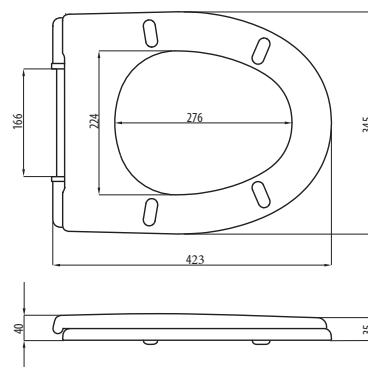

KOMPAKT

013/...
790 g

COLOURS:  

013/A
PLASTIC HINGE

013/AC
PLASTIC HINGE,
QUICK RELEASE - TWO BUTTONS

013/M
METAL HINGE

013/MW
METAL HINGE, SOFT CLOSE

013/AW
PLASTIC HINGE, SOFT CLOSE

013/AWC
PLASTIC HINGE, SOFT CLOSE,
QUICK RELEASE - TWO BUTTONS

POLYPROPYLENE TOILET SEATS