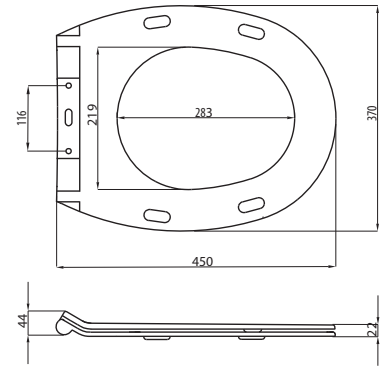

# KORDOBA-FIT

046/MWC

2470 g

COLOURS:   

METAL HINGE, SOFT CLOSE, QUICK RELEASE - ONE BUTTON