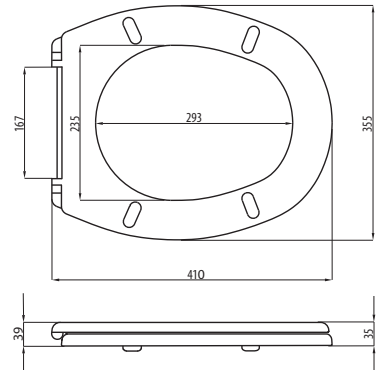

LUX

011/...
2045 g

COLOURS:

011/M
METAL HINGE

011/MW
METAL HINGE, SOFT CLOSE

011/A
PLASTIC HINGE

011/AC
PLASTIC HINGE,
QUICK RELEASE - TWO BUTTONS

011/AW
PLASTIC HINGE, SOFT CLOSE

011/AWC
PLASTIC HINGE, SOFT CLOSE,
QUICK RELEASE - TWO BUTTONS

POLYPROPYLENE TOILET SEATS