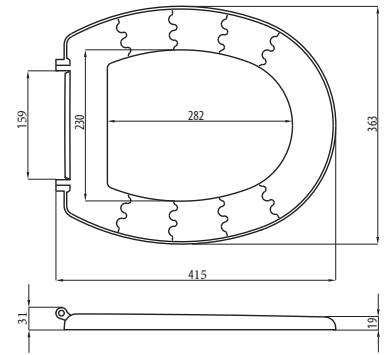

# MALAGA

08/...  
515 g

COLOURS:  

08/M  
METAL HINGE

08/A  
PLASTIC HINGE

08/AC  
PLASTIC HINGE,  
QUICK RELEASE - TWO BUTTONS