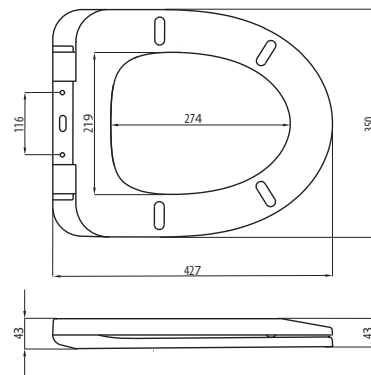

NAWARRA

016/MWC

885 g

COLOURS:  

METAL HINGE, SOFT CLOSE, QUICK RELEASE - ONE BUTTON

POLYPROPYLENE TOILET SEATS