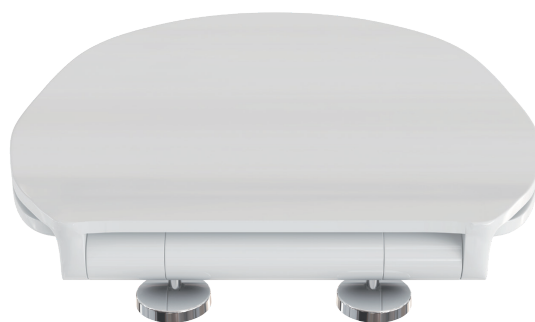

# OLA

024/MWC

2660 g

COLOURS:   

METAL HINGE, SOFT CLOSE, QUICK RELEASE - ONE BUTTON