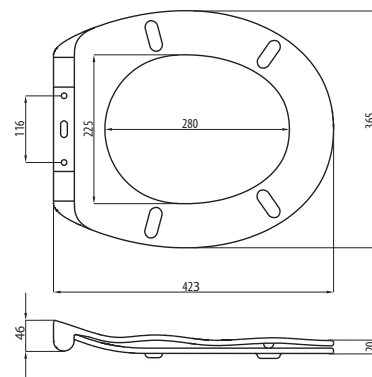

# OLA

024/MWC

2660 g

COLOURS:   

METAL HINGE, SOFT CLOSE, QUICK RELEASE - ONE BUTTON