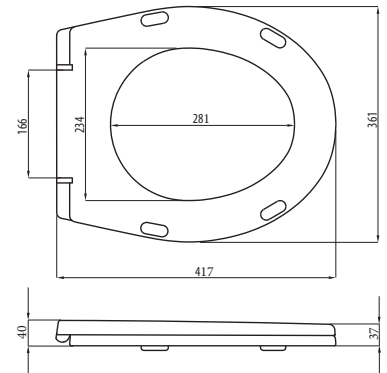

# REKORD

014/...  
1290 g

COLOURS:  

**014/M**  
METAL HINGE

**014/MW**  
METAL HINGE, SOFT CLOSE

**014/A**  
PLASTIC HINGE

**014/AC**  
PLASTIC HINGE,  
QUICK RELEASE - TWO BUTTONS

**014/AW**  
PLASTIC HINGE, SOFT CLOSE

**014/AWC**  
PLASTIC HINGE, SOFT CLOSE,  
QUICK RELEASE - TWO BUTTONS