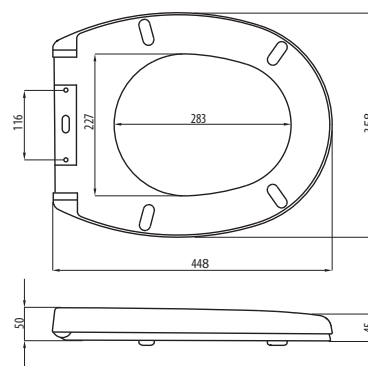

RONDA

010/MWC

1265 g

COLOURS:

METAL HINGE, SOFT CLOSE, QUICK RELEASE - ONE BUTTON

POLYPROPYLENE TOILET SEATS