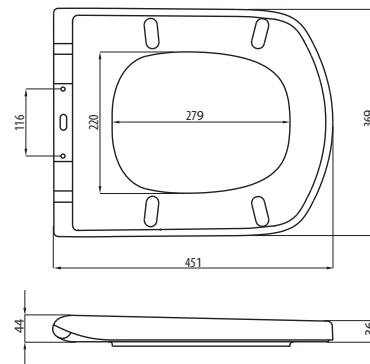

VIGO

027/MWC

2365g

COLOURS:   

METAL HINGE, SOFT CLOSE, QUICK RELEASE - ONE BUTTON