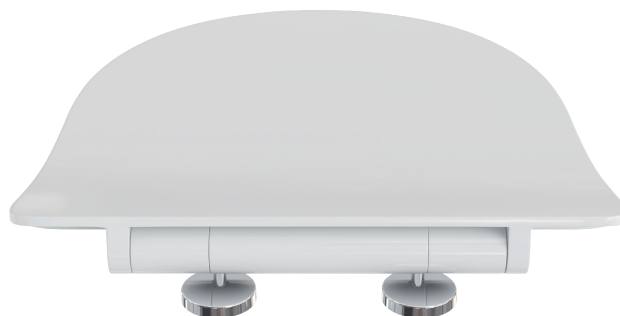

GRANADA

044/MWC

2230 g

COLOURS:   

METAL HINGE, SOFT CLOSE, QUICK RELEASE - ONE BUTTON