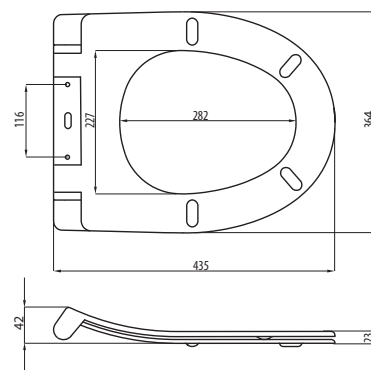

GRANADA

044/MWC

2230 g

COLOURS:   

METAL HINGE, SOFT CLOSE, QUICK RELEASE - ONE BUTTON