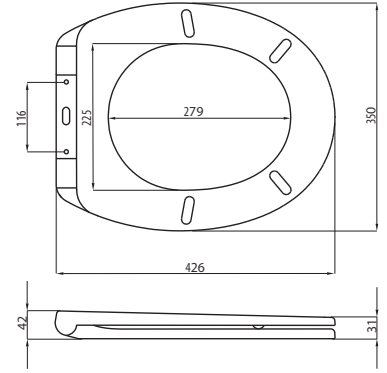

# ASTURIA

015/MWC  
840 g

COLOURS:  

METAL HINGE, SOFT CLOSE, QUICK RELEASE - ONE BUTTON