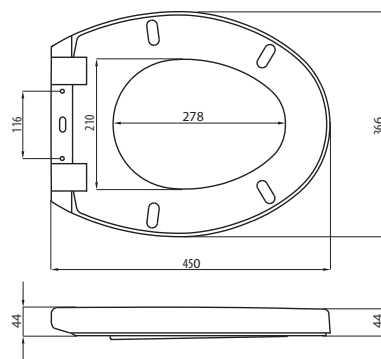

# SENATOR

026/...  
2020 g

COLOURS:   

026/M  
METAL HINGE

026/MWC  
METAL HINGE, SOFT CLOSE, QUICK RELEASE - ONE BUTTON