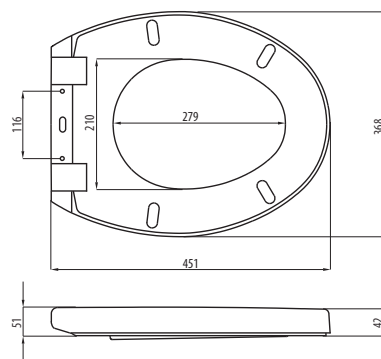

# SENATOR

026/...  
2020 g

COLOURS:

026/M  
METAL HINGE

026/MWC  
METAL HINGE, SOFT CLOSE, QUICK RELEASE - ONE BUTTON