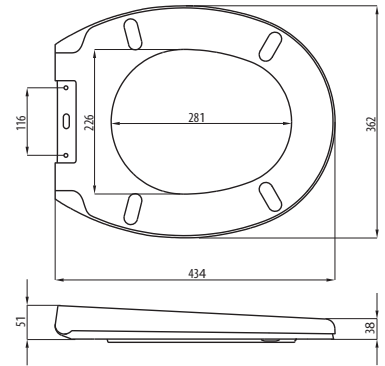

# RONDA-BIS

021/MWC  
2130 g

COLOURS:   

METAL HINGE, SOFT CLOSE, QUICK RELEASE - ONE BUTTON