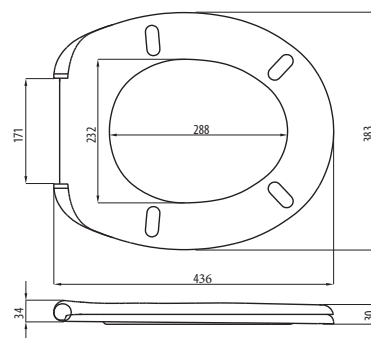

LA PALMA

047/...
2200 g

COLOURS:   

047/M
METAL HINGE

047/MW
METAL HINGE, SOFT CLOSE

047/A
PLASTIC HINGE

047/AC
PLASTIC HINGE,
QUICK RELEASE - TWO BUTTONS

047/AW
PLASTIC HINGE, SOFT CLOSE

047/AWC
PLASTIC HINGE, SOFT CLOSE,
QUICK RELEASE - TWO BUTTONS