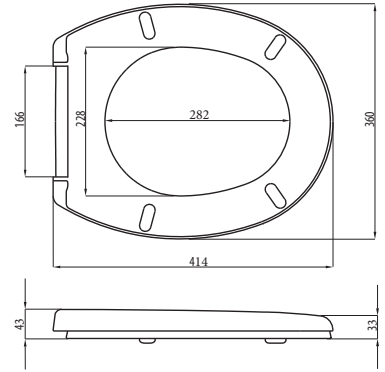

KASKADA

010/.../IML
990 g

COLOUR:

010/A
PLASTIC HINGE

010/AC
PLASTIC HINGE,
QUICK RELEASE
- TWO BUTTONS

010/AW
PLASTIC HINGE,
SOFT CLOSE

010/AWC
PLASTIC HINGE,
SOFT CLOSE,
QUICK RELEASE
- TWO BUTTONS

010/M
METAL HINGE