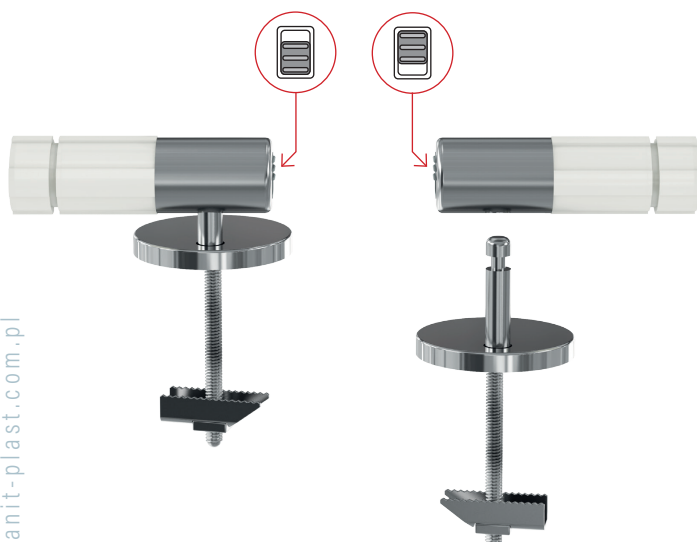

019/T PP QUICK RELEASE - TWO BUTTONS

COLOURS:   

019/TW PP SOFT CLOSE, QUICK RELEASE - TWO BUTTONS

COLOURS:   

METAL HINGES

019/M STAINLESS STEEL

019/MW STAINLESS STEEL SOFT CLOSE

019/MWP STAINLESS STEEL SOFT CLOSE QUICK RELEASE - TWO BUTTONS

019/C BOTTOM MOUNTING PART OF THE HINGE FOR THE TOILET SEAT WITH QUICK RELEASE MECHANISM