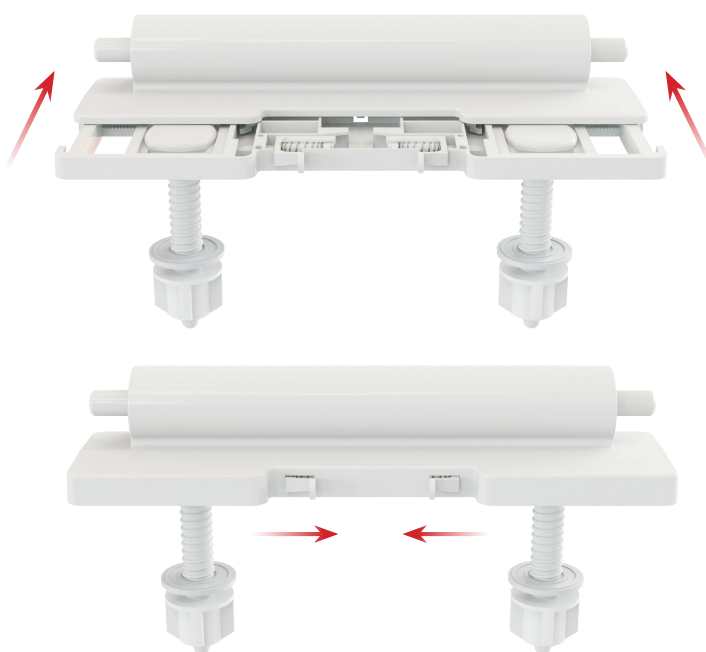

019/T PP QUICK RELEASE - TWO BUTTONS

COLOURS:   

019/TW PP SOFT CLOSE, QUICK RELEASE - TWO BUTTONS

COLOURS:   

METAL HINGES

019/M STAINLESS STEEL

019/MW STAINLESS STEEL SOFT CLOSE

019/MWP STAINLESS STEEL SOFT CLOSE QUICK RELEASE - TWO BUTTONS

019/C BOTTOM MOUNTING PART OF THE HINGE FOR THE TOILET SEAT WITH QUICK RELEASE MECHANISM