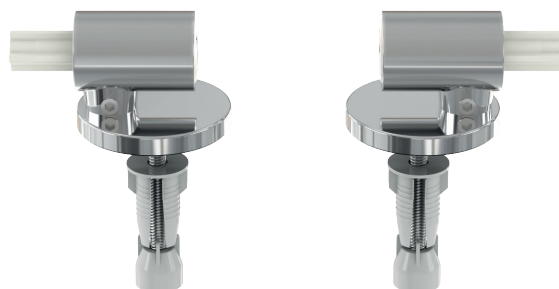

019/T PP QUICK RELEASE - TWO BUTTONS

COLOURS:   

019/TW PP SOFT CLOSE, QUICK RELEASE - TWO BUTTONS

COLOURS:   

METAL HINGES

019/M STAINLESS STEEL

019/MW STAINLESS STEEL SOFT CLOSE

019/MWP STAINLESS STEEL SOFT CLOSE QUICK RELEASE - TWO BUTTONS

019/C BOTTOM MOUNTING PART OF THE HINGE FOR THE TOILET SEAT WITH QUICK RELEASE MECHANISM