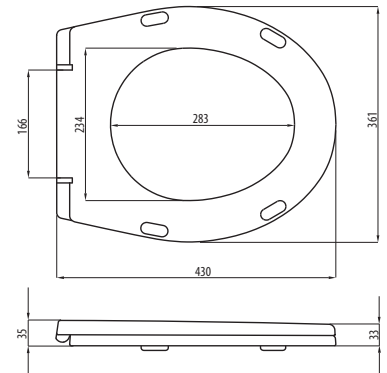

# REKORD

014/...  
1290 g

COLOURS:  

**014/M**  
METAL HINGE

**014/MW**  
METAL HINGE, SOFT CLOSE

**014/A**  
PLASTIC HINGE

**014/AC**  
PLASTIC HINGE,  
QUICK RELEASE - TWO BUTTONS

**014/AW**  
PLASTIC HINGE, SOFT CLOSE

**014/AWC**  
PLASTIC HINGE, SOFT CLOSE,  
QUICK RELEASE - TWO BUTTONS