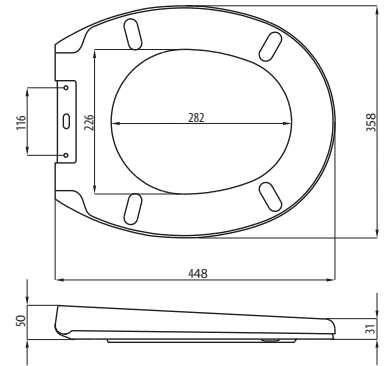

RONDA-BIS LIGHT

018/MWC
1500g

COLOURS:   

METAL HINGE, SOFT CLOSE, QUICK RELEASE - ONE BUTTON